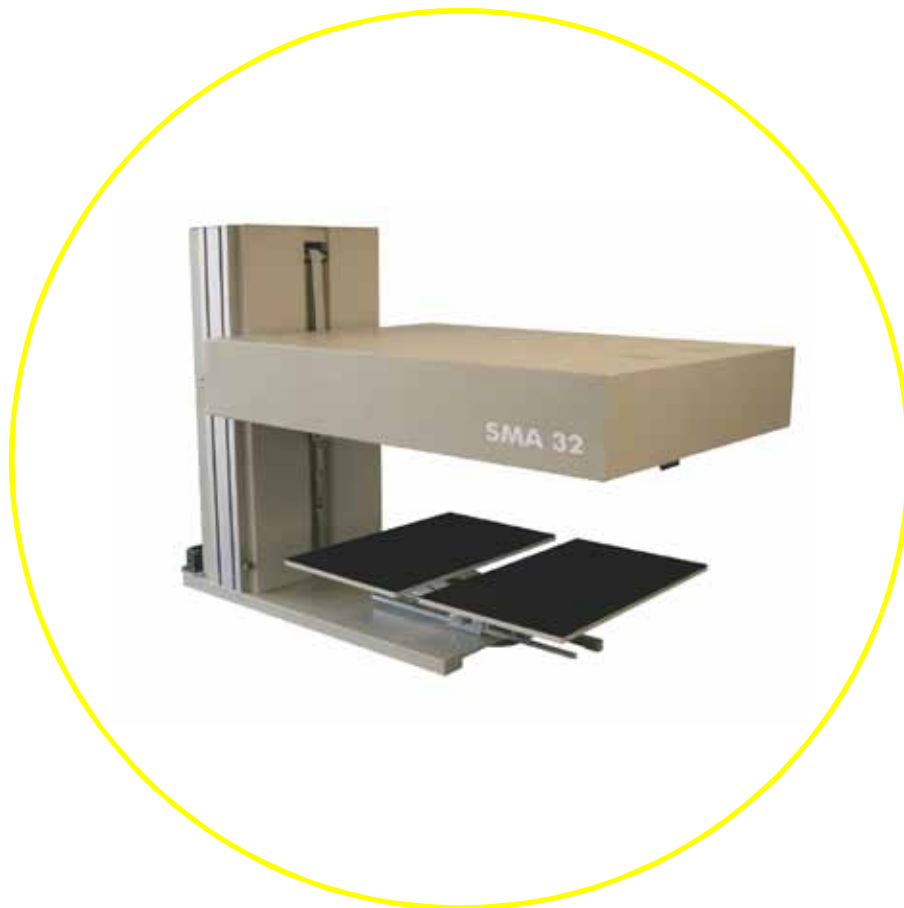

NMS

MICROFILM ■ SCANNER ■ PRINTER ■ FAX ■ ONDERHOUD ■ REINIGING ■ REPARATIE
VERKOOP ■ TONERS ■ CARTRIDGES ■ MUNT-AUTOMATEN ■ OPBERGSYSTEMEN

MICROFILMAPPARATUUR ■ RANDAPPARATUUR
KANTOORMACHINES

WATERINGWEG 52, 2031 EJ HAARLEM, POSTBUS 6124, 2001 HC HAARLEM
TEL +31 (0) 23 532 62 28, FAX +31 (0) 23 542 72 37, INFO@NMS.NL, WWW.NMS.NL

SMA eDOCUMENT

PRODUCT INFORMATION

SMA 32

**Color Scanning
for Books & Documents
A3**

SMA Electronic Document GmbH Södeler Weg 2 D-61200 Wölfersheim

Phone +49 6036 98930 10 Fax +49 6036 98930 20 mail@sma-edocument.com www.sma-edocument.com